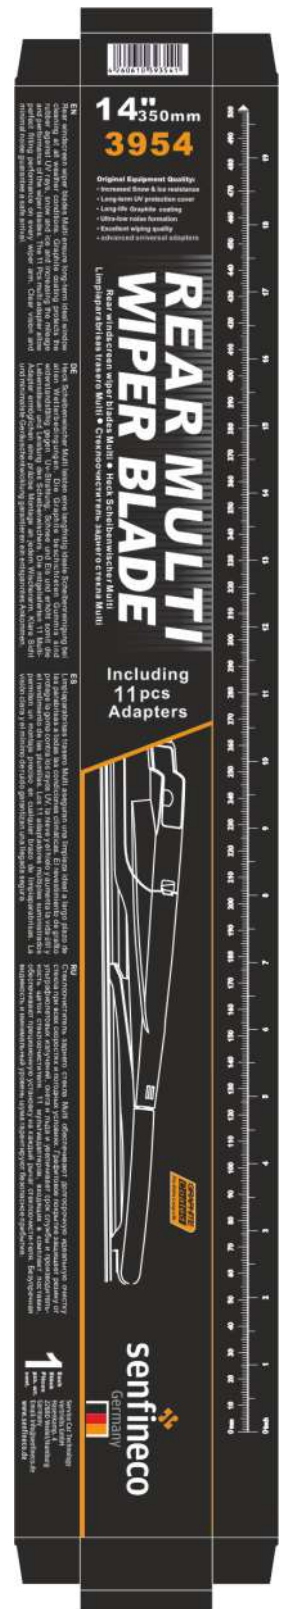

SENFINECO T300-Series Universal Rear WIPER

The UNIVERSAL REAR WIPER-T300 is designed to fit a wide range of vehicles, thanks to its inclusion of 10 common wiper arm adapters. Its patent-free design ensures broad compatibility, while the non-corrosive plastic frame offers durability and resistance to environmental factors. Featuring A++ rubber quality with a graphite coating, it delivers exceptional wiping performance and a longer lifespan. This rear wiper is the perfect choice for reliable and efficient performance across various car models.

Features

Series	Universal Rear Wiper T300
Type	Multi Adapter Plastic Frame Wiper
Compatibility	including 10 Adapters, fits a wide range of all cars
Characteristics	non-corrosive design, optimal adapter fit
Rubber Coating	Graphite-coated
Rubber Material	A++ Rubber
Available Sizes	Available from 250 mm to 400 mm