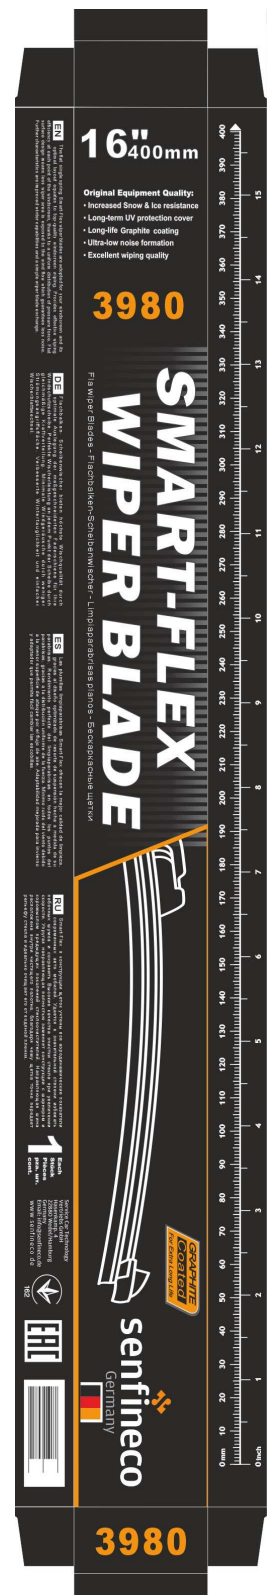

Features

Series	Smartflex BSK
Type	Flat Wiper
Compatibility	Fits all 9x3/4 mm hook wiper arms
Characteristics	Flexible Spoiler
Rubber Coating	Graphite-coated
Rubber Material	A++ Rubber
Available Sizes	Available from 300 mm to 750 mm